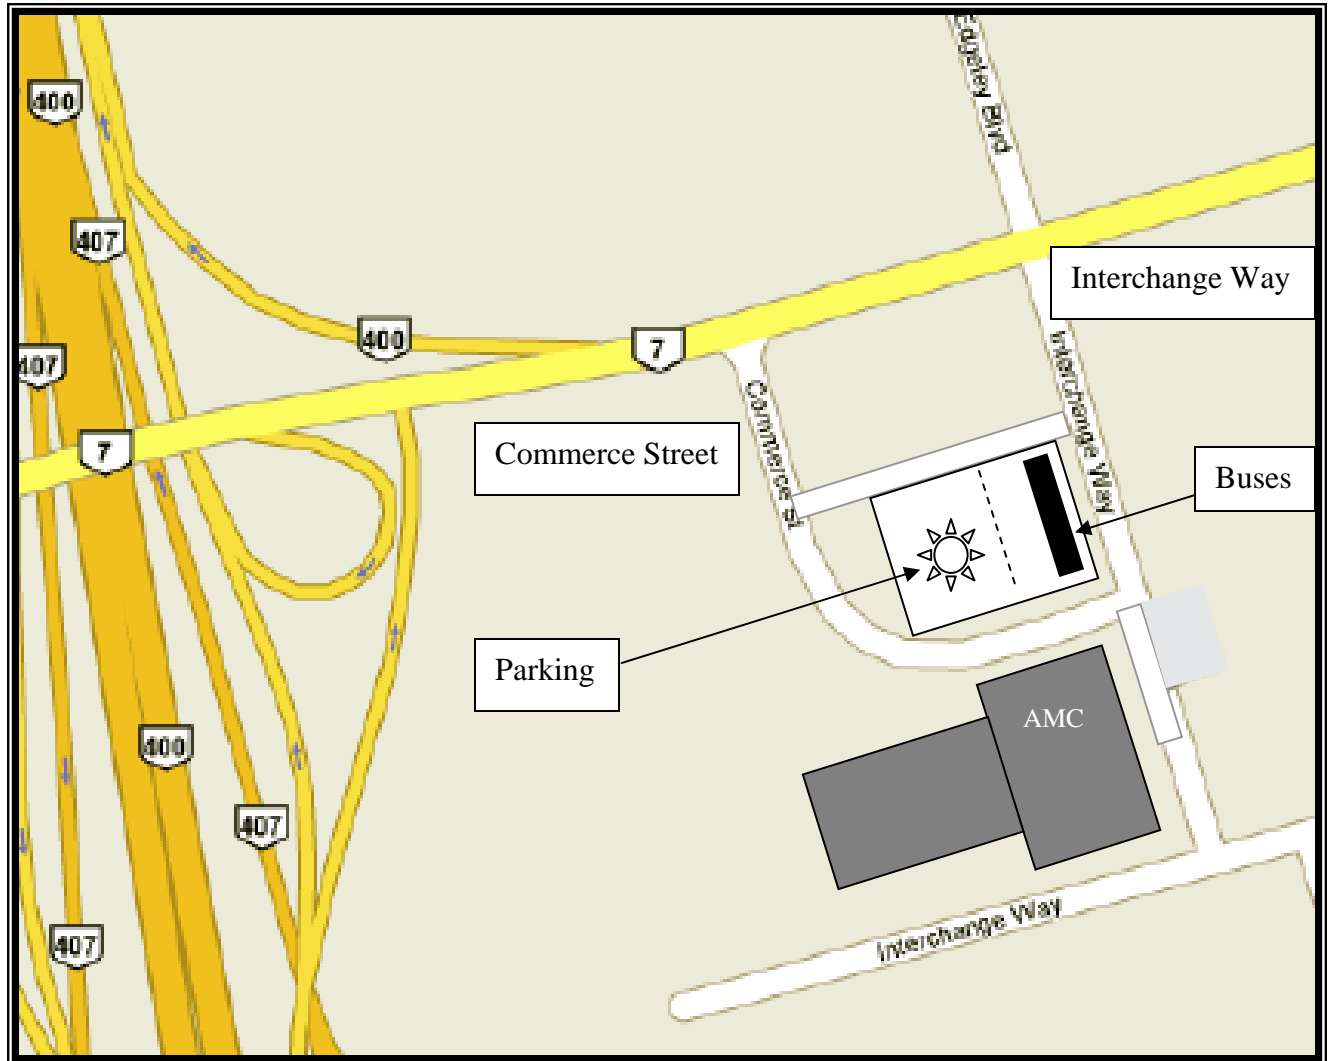

# Bus Loading Area

## AMC Interchange 30 Theater

**Directions:** The loading area is immediately EAST of HWY 400, and south of HWY 7. From HWY 7, drive south on Interchange Way, turning left to enter the parking area located to the north of the building complex. Those arriving from the west can also access the lot via Commerce Street (traffic lights are located at Interchange Way and HWY 7).

Buses will be located along the EAST side of the parking lot. Please DO NOT cross our cone markers. They are there for the safety of the children! Parking is allowed anywhere within the Theatre area.